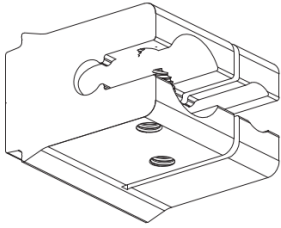

M10 Clamp plate

M300-2366565

Price (excluding GST): \$20 (includes bolt)

40 mm bracket for signs clamped in groove or screwed at 90 degrees to face

M300-40

Price (excluding GST): \$60 (includes clamp plate and bolt)

30 mm bracket for signs at 45°

M300-30

Price (excluding GST): \$65 (includes clamp plate and bolts)

70 mm bracket for banner and CCTV arms

M300-70

Price (excluding GST): \$80 (includes clamp plate and bolt)