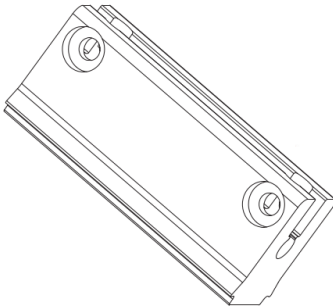

M10 Clamp plate

M300-2366565

Price (excluding GST): \$20 (includes bolt)

40 mm bracket for signs clamped in groove or screwed at 90 degrees to face

M300-40

Price (excluding GST): \$60 (includes clamp plate and bolt)

30 mm bracket for signs at 45°

M300-30

Price (excluding GST): \$65 (includes clamp plate and bolts)

70 mm bracket for banner and CCTV arms

M300-70

Price (excluding GST): \$80 (includes clamp plate and bolt)

105 mm bracket for banner and CCTV arms

M300-105

Price (excluding GST): \$120 (includes clamp plate and bolts)

135, 150 or 225 mm bracket for street signs

Price (excluding GST)

M300-135 \$160 (includes clamp plates and bolts)