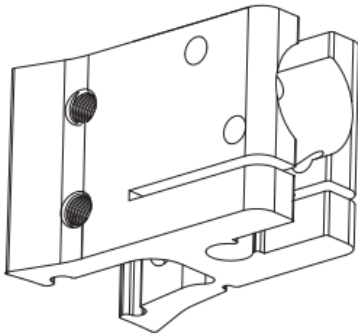

30 mm bracket for signs screwed at 90° to face

M201/267-30C

Price (excluding GST): \$60 (includes fixing bolt)

30 mm bracket for signs at 45°

M201/267-30A

Price (excluding GST): \$65 (includes fixing bolt)

30 mm bracket for inline signs

M201/267-30P

Price (excluding GST): \$60 (includes fixing bolt)

60 mm bracket for banner and CCTV arms

M201/267-60

Price (excluding GST): \$80 (includes fixing bolt)

150 or 225 mm bracket for street signs
(includes two clamp plates to hold sign)