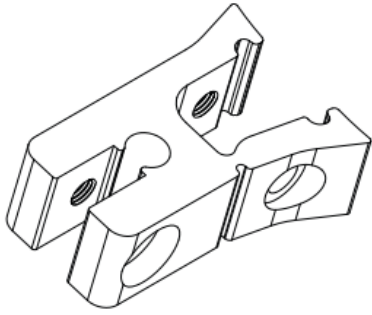

30 mm bracket for signs screwed at 90° to face

M201/267-30C

Price (excluding GST): \$60 (includes fixing bolt)

30 mm bracket for signs at 45°

M201/267-30A

Price (excluding GST): \$65 (includes fixing bolt)

30 mm bracket for inline signs

M201/267-30P

Price (excluding GST): \$60 (includes fixing bolt)

60 mm bracket for banner and CCTV arms

M201/267-60

Price (excluding GST): \$80 (includes fixing bolt)

150 or 225 mm bracket for street signs
(includes two clamp plates to hold sign)